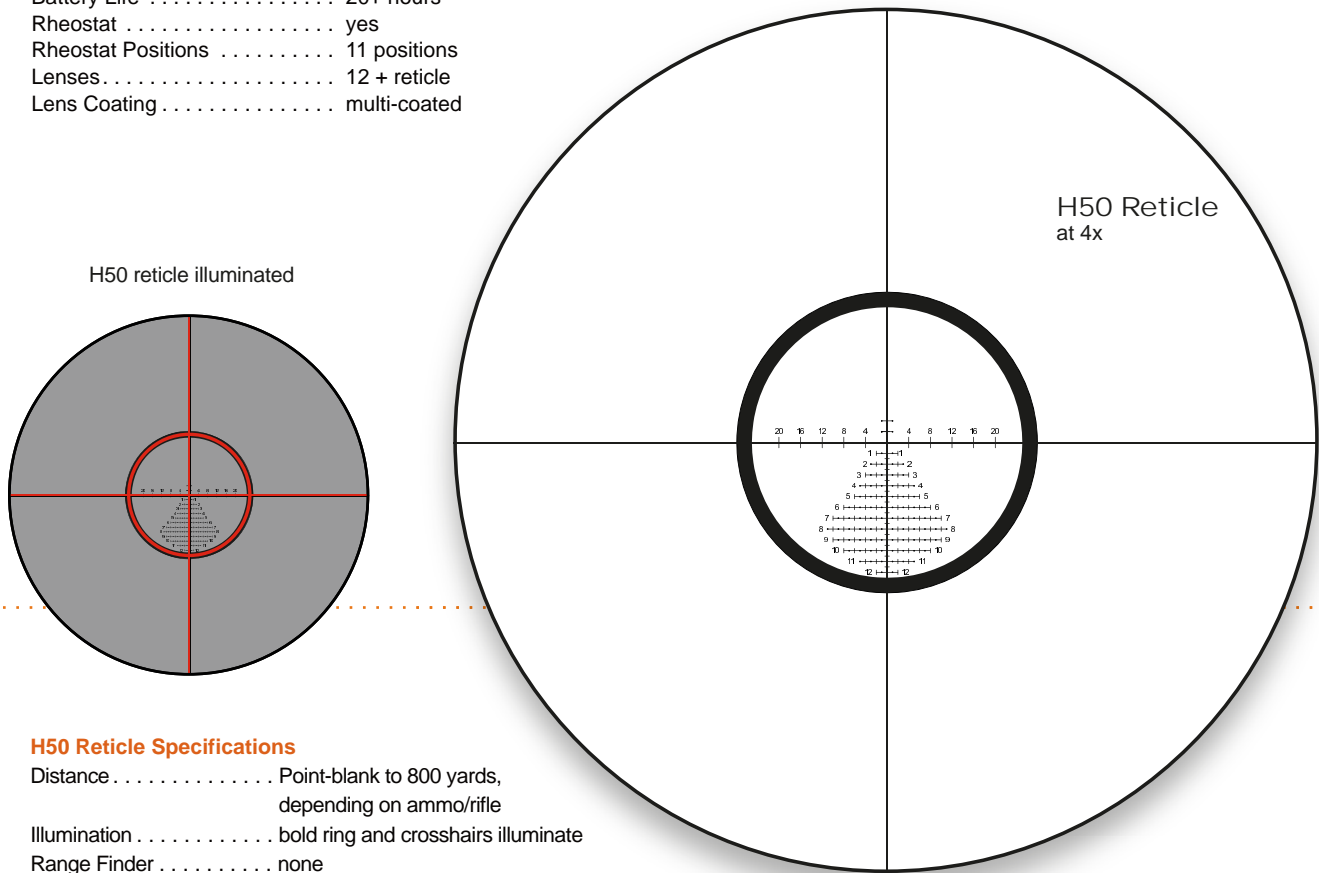

### Features

- Large, bold central aiming ring for quick target acquisition at point-blank range and assures repeatable cheek weld
- Moving target indicators for 4mph to 16mph on main horizontal crosshair
- Horus grid for targeting out to 800 yards without touching knobs

### H50 Reticle

The H50 easily switches between eliminating close threats using the bold aiming ring, and engaging long-range targets (to 800 yards) using the grid: a versatile combination for an incredible speed and distance advantage. Marks on the main horizontal crosshair approximate leads for walking, running, and sprinting targets.

**Scope Specifications**

Power	1-4 x 24
Length	9.75" (24.8 cm)
Weight	18.3 oz (518 g)
Tube Diameter	30 mm
Wall Thickness	1.5mm
Material	aluminum 6061-T, 340 HV Hardness
Tube	1 piece
Color	black
Exterior Finish	matte anodized
Shockproof	1200 g
Water-resistant	yes (3 meters)
Dustproof	yes
Fogproof	yes
Warranty	1 year limited
Twilight Factor	4.9 @ 1x - 9.8 @ 4x
Reticle	H-50
Reticles	1st Focal Plane
Reticle Illumination	yes
Battery Size	CR2032
Battery Life	20+ hours
Rheostat	yes
Rheostat Positions	11 positions
Lenses	12 + reticle
Lens Coating	multi-coated

**Optional Accessories**

ASLI	
Ocular Lens Caps	1.75"
Objective Lens Caps	1.2"

**H50 Reticle Specifications**

Distance	Point-blank to 800 yards, depending on ammo/rifle
Illumination	bold ring and crosshairs illuminate
Range Finder	none
Target Lead	indicators on horizontal crosshair
Central Targeting Grid	calibrated in USMC Mils (6283 mils/circle) (1 mil = 3.60 inches at 100 yards)