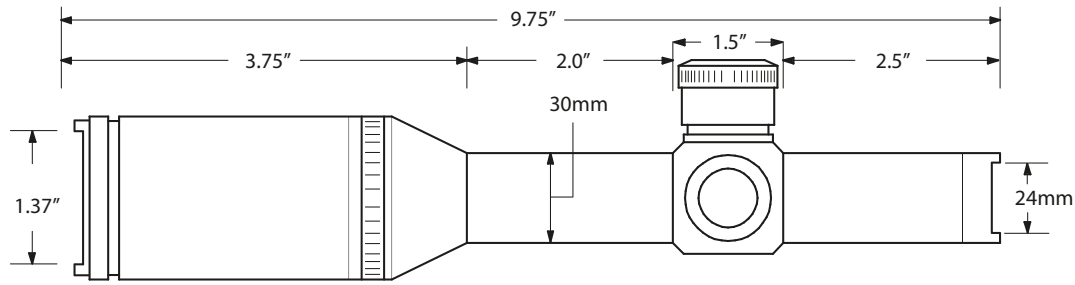

**Scope Specifications**

Power	1-4 x 24
Length	9.75" (24.8 cm)
Weight	18.3 oz (518 g)
Tube Diameter	30 mm
Wall Thickness	1.5mm
Material	aluminum 6061-T, 340 HV Hardness
Tube	1 piece
Color	black
Exterior Finish	matte anodized
Shockproof	1200 g
Water-resistant	yes (3 meters)
Dustproof	yes
Fogproof	yes
Warranty	1 year limited
Twilight Factor	4.9 @ 1x - 9.8 @ 4x
Reticle	H-50
Reticles	1st Focal Plane
Reticle Illumination	yes
Battery Size	CR2032
Battery Life	20+ hours
Rheostat	yes
Rheostat Positions	11 positions
Lenses	12 + reticle
Lens Coating	multi-coated